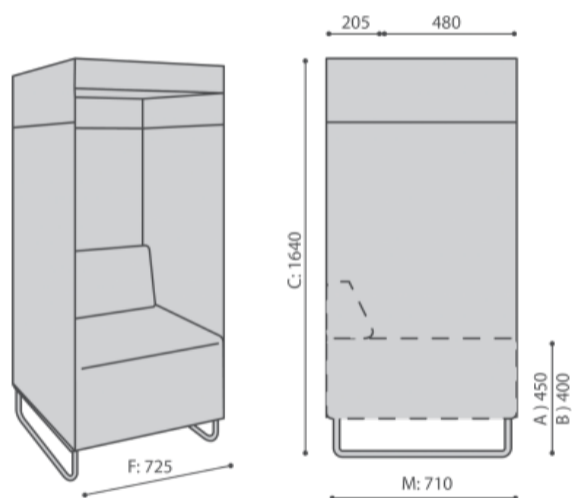

Mediaport (white-W lub black-B):1 voltage socket 230V (type E - Poland/France or type F-Germany, or type G-Great Britain) [type]2VV ○

QUADRA QD PB / Dimensions

Dimensions are approximate and may vary depending on the selected product configuration. The requirements of the standard are always met.

| | |
|--------------------------------------|----------|
| seat height: overall dimensions | A |
| seat height | B |
| chair height: overall dimensions | C |
| backrest height | D |
| chair width: overall dimensions | F |
| seat width | G |
| backrest width | H |
| height from the floor to the armrest | K |
| chair depth: overall dimensions | M |
| seat depth / seat length | N |