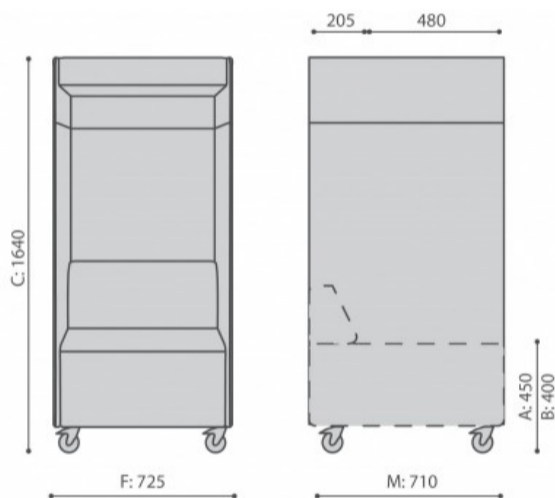

| | |
|--------------------------------------|----------|
| seat height: overall dimensions | A |
| seat height | B |
| chair height: overall dimensions | C |
| backrest height | D |
| chair width: overall dimensions | F |
| seat width | G |
| backrest width | H |
| height from the floor to the armrest | K |
| chair depth: overall dimensions | M |
| seat depth / seat length | N |

○

Mediaport (white-W lub black-B):1 voltage socket 230V (type E - Poland/France or type F-Germany, or type G-Great Britain)

[type]2VV

○

QUADRA QD PB R / Dimensions

Dimensions are approximate and may vary depending on the selected product configuration. The requirements of the standard are always met.