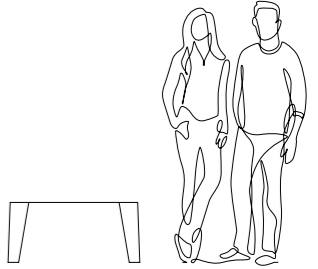

↳ TECHNICAL DATA

264

More about Sapporo

COMFORT

DESIGNER
Toni Pallejà

YEAR
2007

LINE SKETCH

PRODUCT

REFERENCE
SPR 01

SIZE
58 x 43,3 x 28 cm
22,8 x 17 x 11 in.

- COLOURS
- RAL 9003
 - RAL 1023
 - RAL 2004
 - RAL 3027
 - RAL 5012
 - RAL 6018
 - RAL 7016

CUSTOMISE OPTIONS
● COLOUR

HUMAN PERCEPTION

SCALE 1:20 (cm)