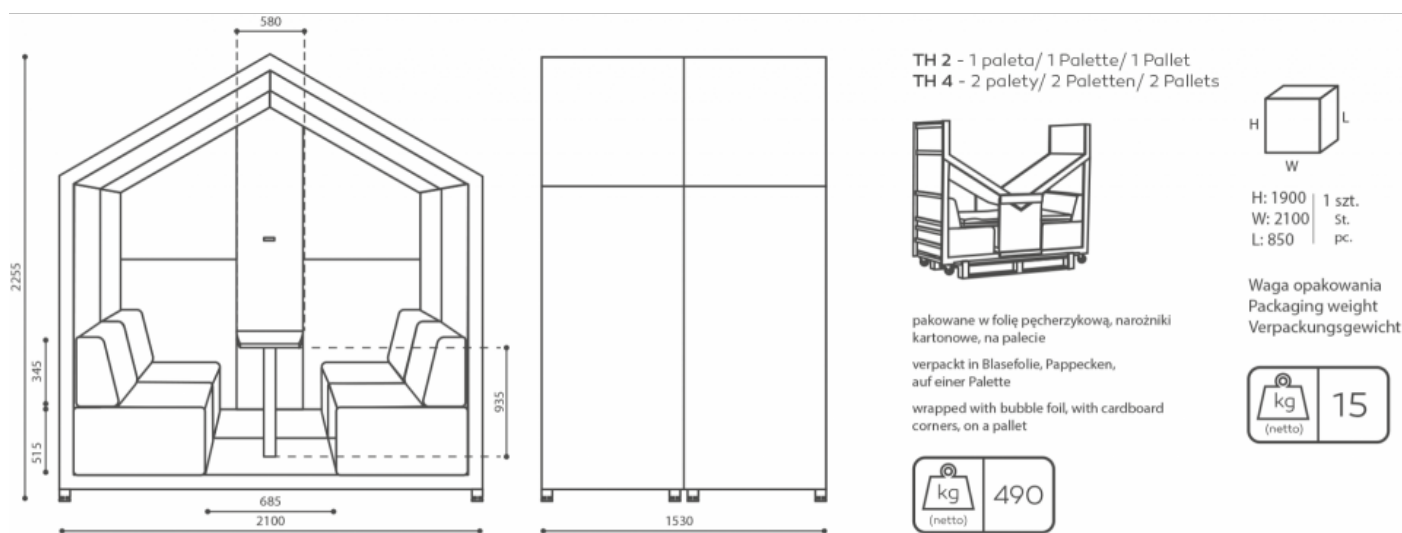

THW 4 / Dimensions

Dimensions are approximate and may vary depending on the selected product configuration. The requirements of the standard are always met.

height: overall dimensions **H**

width: overall dimensions **W**

depth: overall dimensions **L**

TH 4 / THW 4