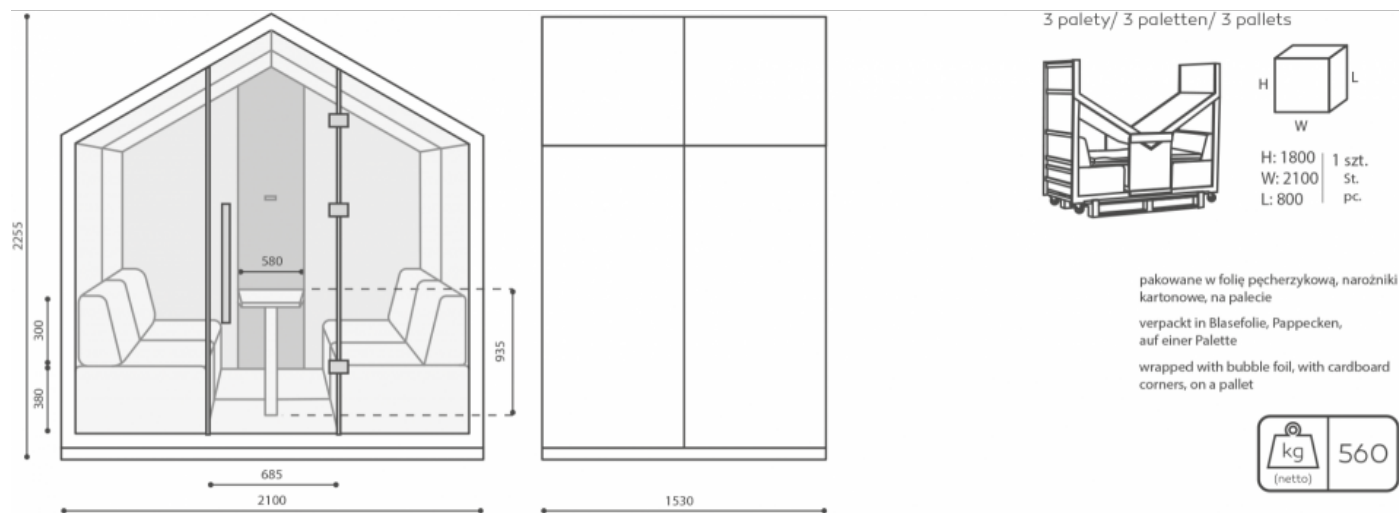

Treehouse is delivered partly disassembled.

TH 4 G2 / Dimensions

Dimensions are approximate and may vary depending on the selected product configuration. The requirements of the standard are always met.

height: overall dimensions **H**

width: overall dimensions **W**

depth: overall dimensions **L**

TH 4 G2 / THW 4 G2

Treehouse THW 4 G2

The Treehouse was created to feel the atmosphere like in the child's play, warm, cosy, safe and at the same time extremely functional. Its form resembles the tree houses, where the most creative ideas are born. The installed casters make it, despite its size, easy to move, so that it is exactly where you need it.