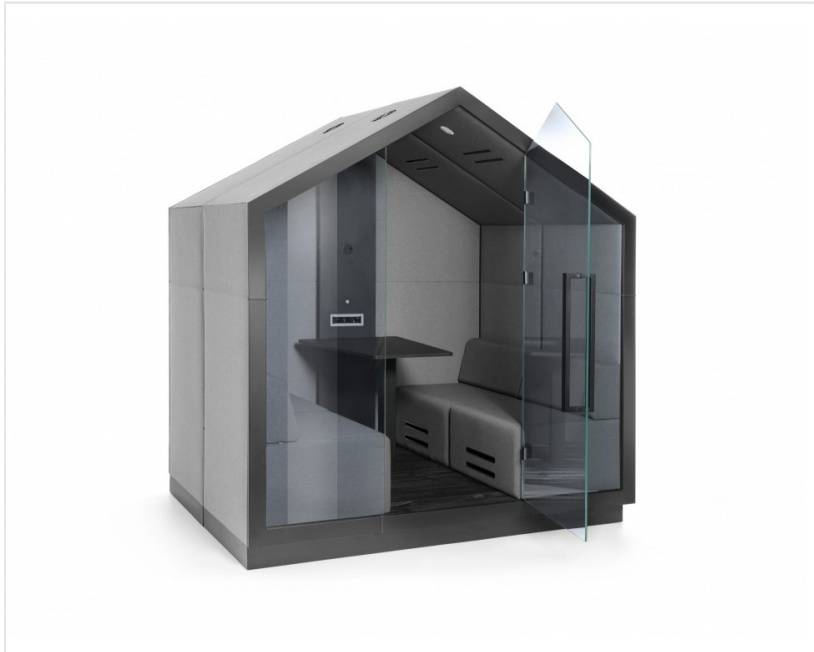

Treehouse TH 4 G1

The Treehouse was created to feel the atmosphere like in the child's play, warm, cosy, safe and at the same time extremely functional. Its form resembles the tree houses, where the most creative ideas are born. The installed casters make it, despite its size, easy to move, so that it is exactly where you need it.

TH 4 G1 / Technical data

● Standard

○ Option

Base

CODE

Metal frame, handle and hinges (3 pieces), powder coated (RAL colors, structure: 7024S, 7045S, 7047S, 9005S, 9010S) ●

Toughened, transparent glass, combined with acoustic foil ●

Ventilation system coupled with motion detector. Black ventilation grate. ●

Black acoustic seals ●

Floor

CODE

Pine plank (colors according to the Bejot pattern book) ●

Oak plank (colors according to the Bejot pattern book) ○

Multimedia panel

CODE

Laminated board (colors according to Bejot sampler book) ●

Upholstered in fabric of internal or external panels. ○

HPL (colors according to the Bejot pattern book) ○

Table

CODE

Metal construction in the same color as the frame ●

Laminated board top (colors according to the Bejot sampler book) ●

HPL tabletop (coloring according to Bejot sampler book) ○

Additional equipment

CODE