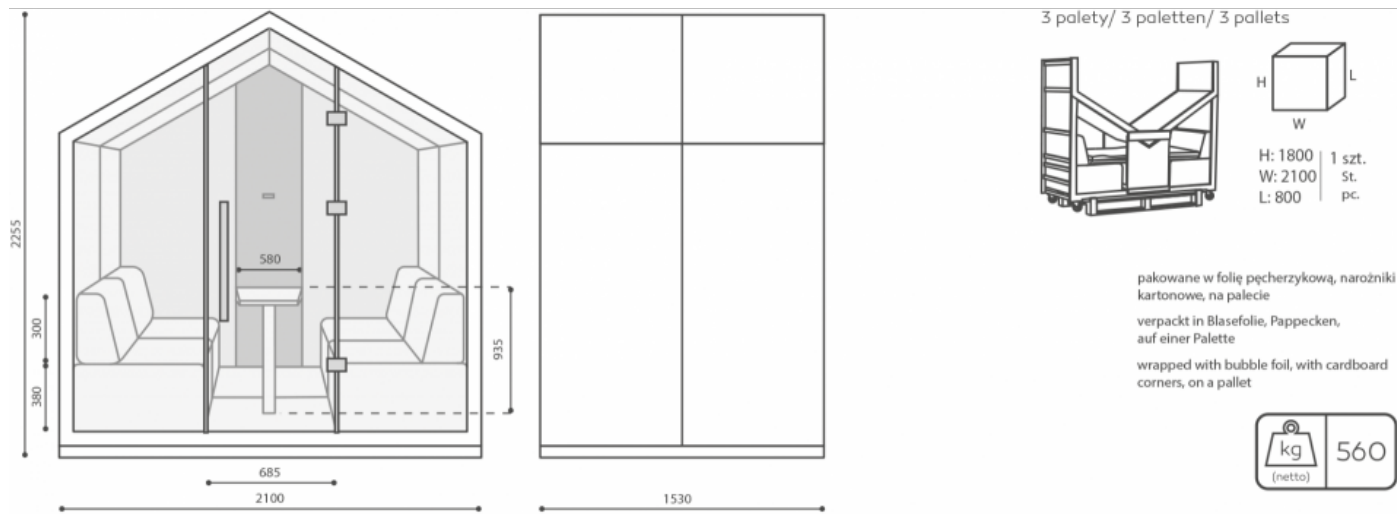

Treehouse is delivered partly disassembled.

THW 4 G2 / Dimensions

Dimensions are approximate and may vary depending on the selected product configuration. The requirements of the standard are always met.

height: overall dimensions **H**

width: overall dimensions **W**

depth: overall dimensions **L**

TH 4 G2 / THW 4 G2